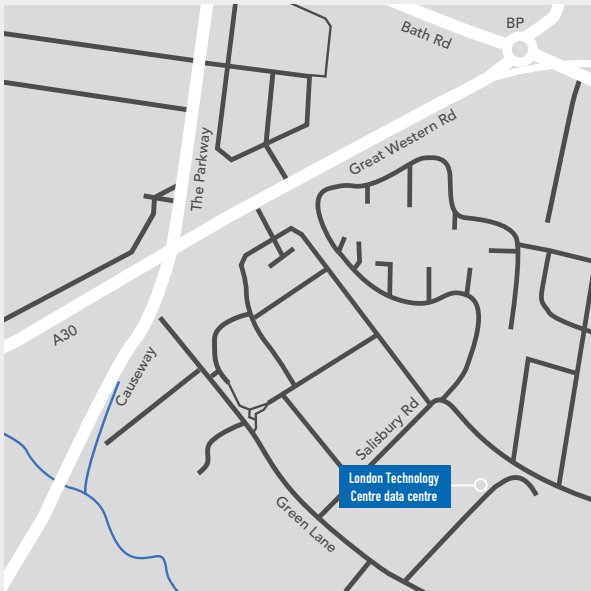

## Redcentric London Technology Centre (LTC) data centre location:

Heathrow Corporate Park, Green Lane, Hounslow TW4 6ER

SAT NAV ref: TW4 6ER

**How to find us:** Take exit 3 off the M4. At Cranford Parkway Interchange, take the 2nd exit onto The Parkway /A312.

At Waggoners Roundabout, take the 2nd exit and stay on The Pkwy/A312. Continue to follow A312. Turn left on to Green Lane.

Heathrow Corporate Park is on the left. Turn left; Redcentric London Technology Centre data centre is located on the park.