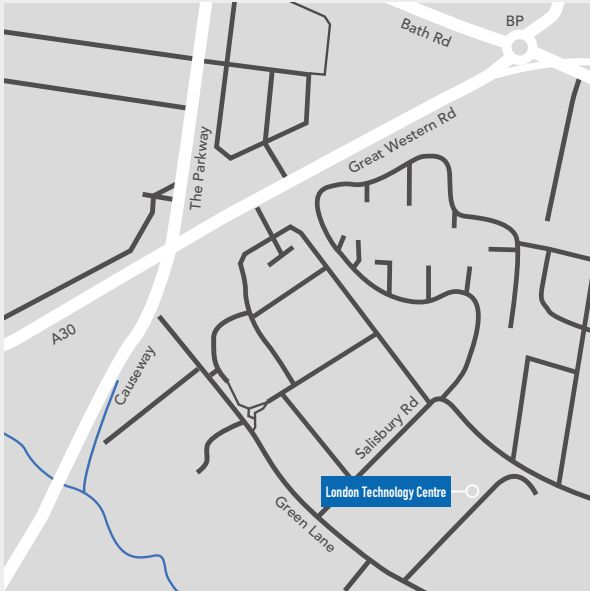

redcentric

AGILE • AVAILABLE • ASSURED

Redcentric London Technology Centre location:

Heathrow Corporate Park, Green Lane, Hounslow TW4 6ER

SAT NAV ref: TW4 6ER

How to find us: Take exit 3 off the M4. At Cranford Parkway Interchange, take the 2nd exit onto The Parkway /A312.

At Waggoners Roundabout, take the 2nd exit and stay on The Pkwy/A312. Continue to follow A312. Turn left on to Green Lane.

Heathrow Corporate Park is on the left. Turn left; Redcentric London Technology Centre data centre is located on the park.